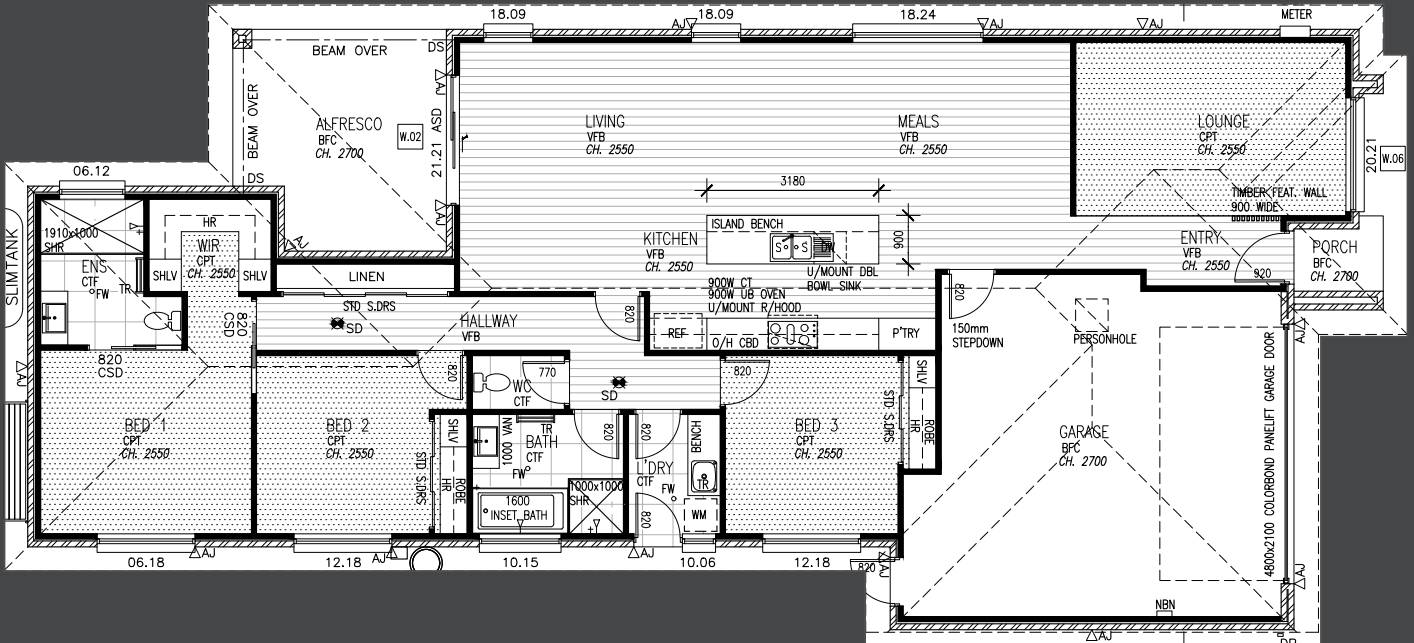

admin@solimoconstructions.com

solimoconstructions.com

FEATURES

- 6.6kw solar
- Ducted refrigerated cooling and heating
- Quality Westinghouse 900mm appliances plus dishwasher
- 5,000 litre tank
- Quality vinyl planks and carpet
- Double glazed windows
- Stone benchtops