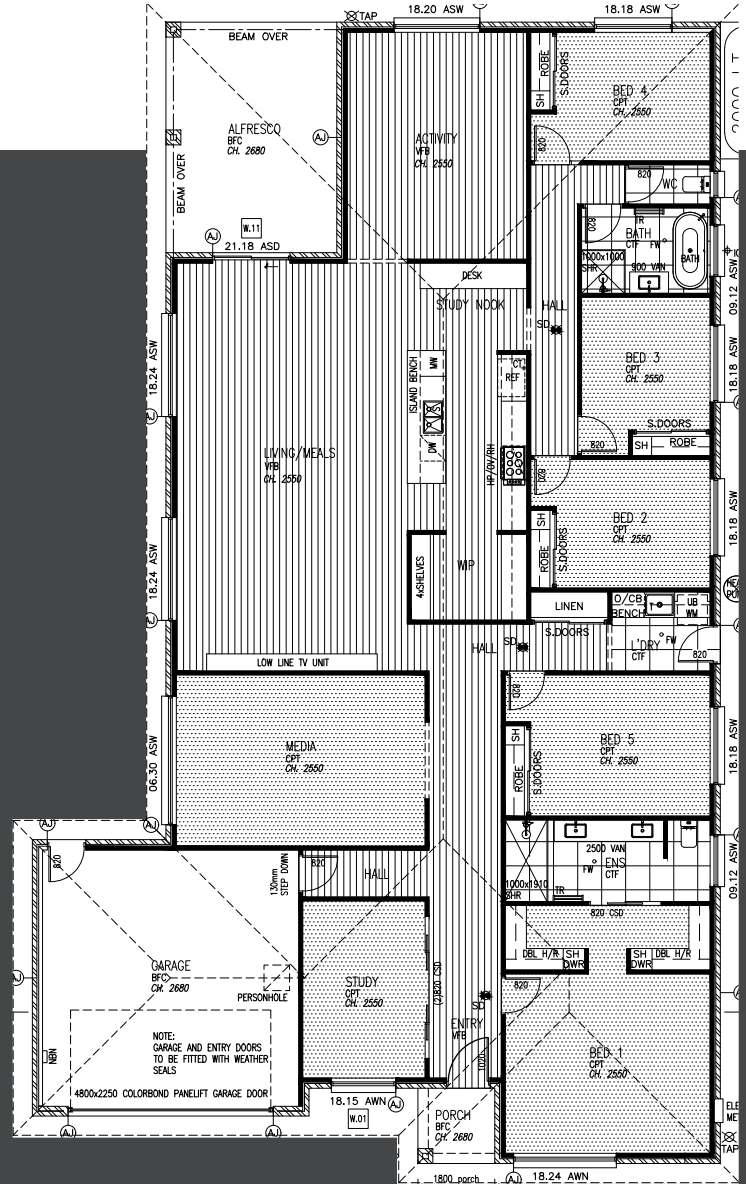

admin@solimoconstructions.com

solimoconstructions.com

SOLIMO CONSTRUCTIONS

THE JUDD

FEATURES

- 6.6kw solar
- Ducted refrigerated cooling and heating
- Quality vinyl planks and carpet
- Quality Westinghouse 900mm appliances plus dishwasher
- Double glazed windows
- 5,000 litre tank
- Stone benchtops